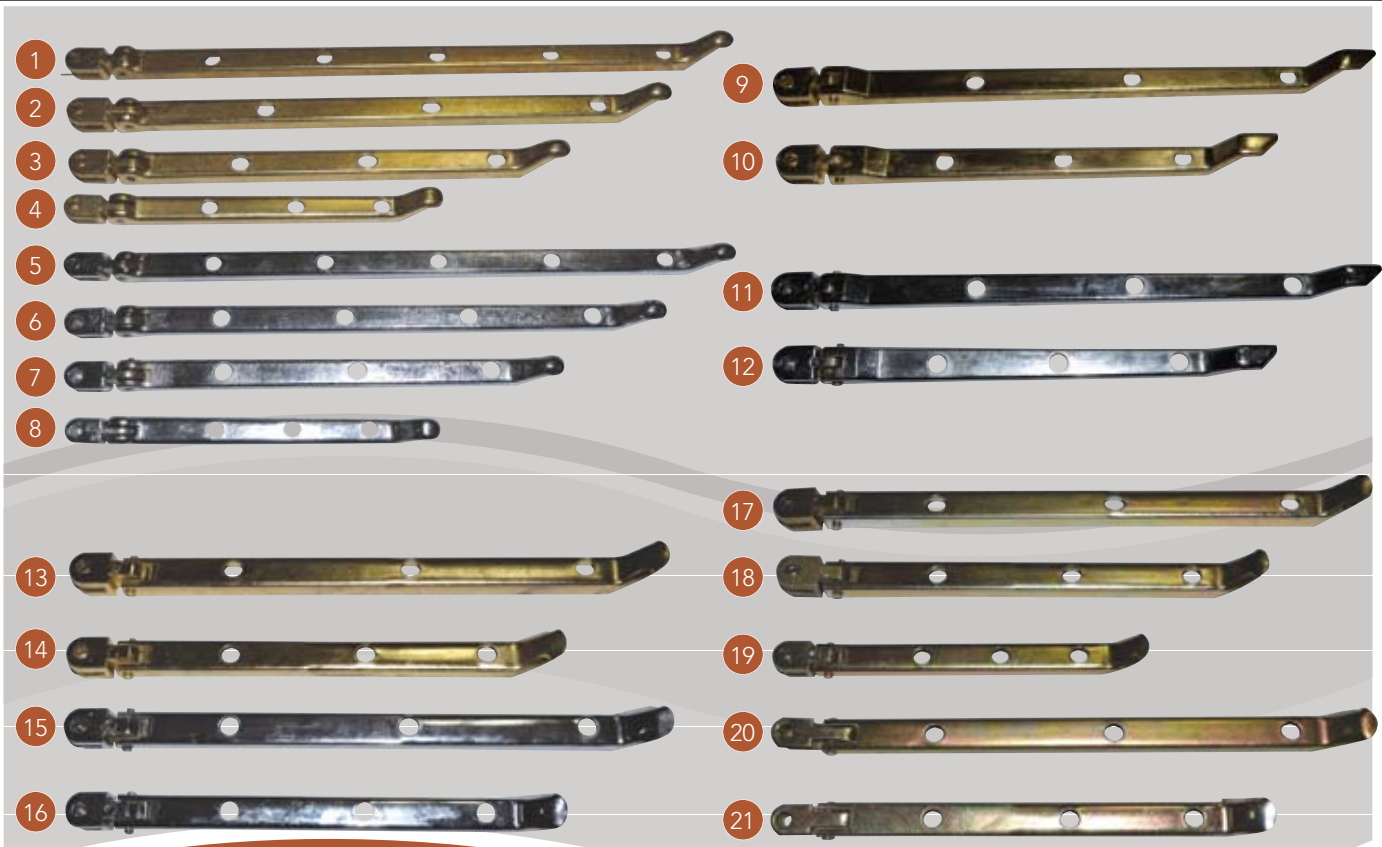

PEG STAYS | ACCESSORIES

CODE	DESCRIPTION	
1	PEG300B	PEG STAY 300mm BRASS CAST
2	PEG250B	PEG STAY 250mm BRASS CAST
3	PEG200B	PEG STAY 200mm BRASS CAST
4	PEG150B	PEG STAY 150mm BRASS CAST
5	PEG300B/CP	PEG STAY 300mm BRASS CAST CHROME PLATED
6	PEG250B/CP	PEG STAY 250mm BRASS CAST CHROME PLATED
7	PEG200B/CP	PEG STAY 200mm BRASS CAST CHROME PLATED
8	PEG150B/CP	PEG STAY 150mm BRASS CAST CHROME PLATED
9	PEG250Z/BP	PEG STAY 250mm ZINC BRASS PLATED
10	PEG200Z/BP	PEG STAY 200mm ZINC BRASS PLATED
11	PEG250Z/CP	PEG STAY 250mm ZINC CHROME PLATED
12	PEG200Z/CP	PEG STAY 200mm ZINC CHROME PLATED
13	PEG250S/BP	PEG STAY 250mm STEEL BRASS PLATED
14	PEG200S/BP	PEG STAY 200mm STEEL BRASS PLATED
15	PEG250S/CP	PEG STAY 250mm STEEL CHROME PLATED
16	PEG200S/CP	PEG STAY 200mm STEEL CHROME PLATED
17	PEG250S/YZ	PEG STAY 250mm STEEL YELLOW ZINC PLATED
18	PEG200S/YZ	PEG STAY 200mm STEEL YELLOW ZINC PLATED
19	PEG150S/YZ	PEG STAY 150mm STEEL YELLOW ZINC PLATED
20	PEG250ES/YZ	PEG STAY 250mm ECONO STEEL YELLOW ZINC PLATED
21	PEG200ES/YZ	PEG STAY 200mm ECONO STEEL YELLOW ZINC PLATED