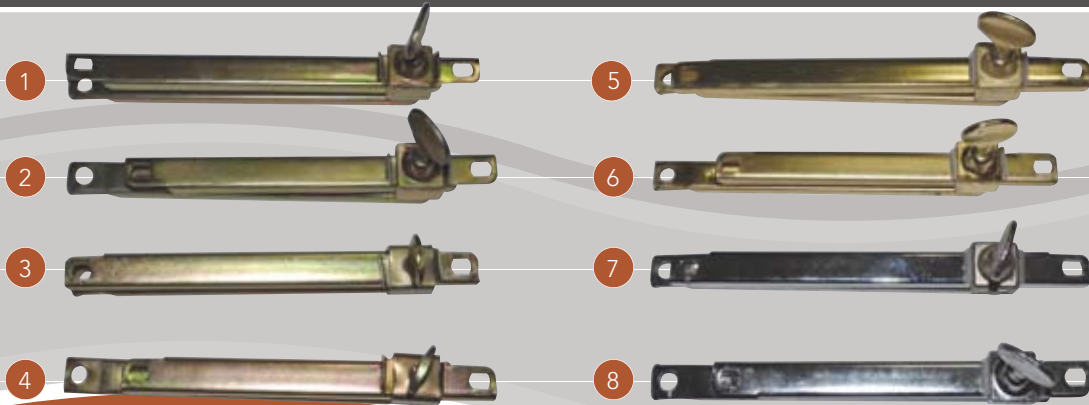

CODE	DESCRIPTION
1	SLI178S/YZ
2	SLI150S/YZ
3	SLI178ES/YZ
4	SLI150ES/YZ
5	SLI178S/BP
6	SLI150S/BP
7	SLI178S/CP
8	SLI150S/CP