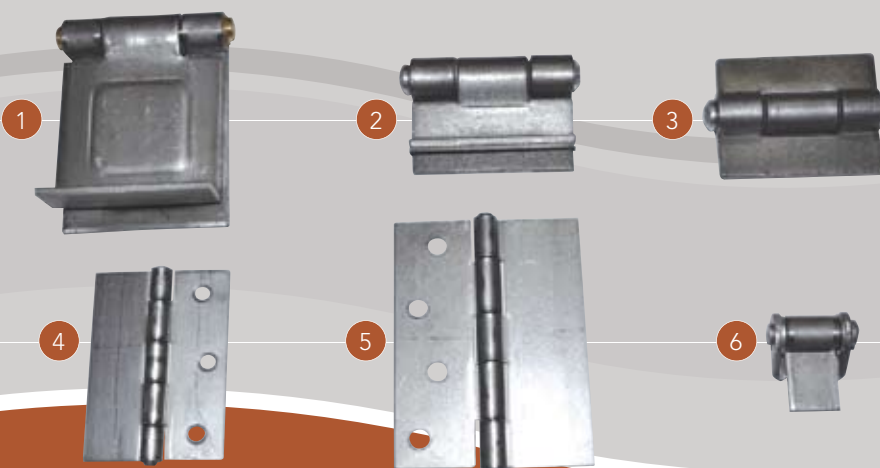

DOOR HINGES | ACCESSORIES

CODE	DESCRIPTION
1	PARLS LONG PARLIAMENT HINGE STEEL
2	PARSS SHORT PARLIAMENT HINGE STEEL
3	DOOHHDS DOOR HINGE HEAVY DUTY STEEL
4	BUTH3S 76mm 3" BUTT HINGE STEEL
5	BUTH4S 100mm 4" BUTT HINGE STEEL
6	PREHS PREFORM HINGE STEEL